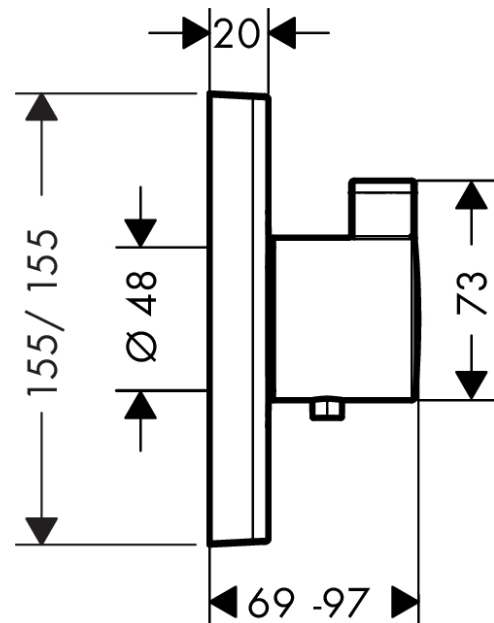

#### product features

- maximum flow rate at 3 bar: 42 l/min
- flow rate upper outlet: 42 l/min
- flow rate lower outlet: 42 l/min
- thermostat cartridge
- safety lock at 40 °C
- temperature limitation adjustable
- connection type: basic set
- min. operating pressure: 1 bar
- max. operating pressure: 10 bar
- dirt filter included

### Scale drawing